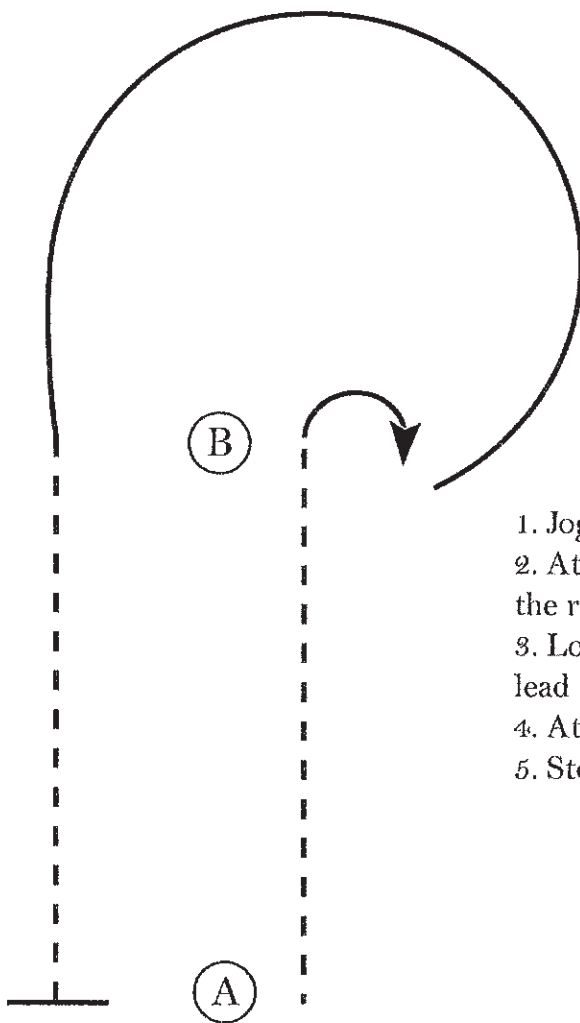

Olympic Peninsula Zone

Western Horsemanship

Show Date:

4

www.HorseShowPatterns.com

www.HorseShowPatterns.com

1. Jog A to B
2. At B perform a 90 degree turn to the right
3. Lope a circle around B on the left lead
4. At B jog to A
5. Stop at A.

Walk
Jog	-----
Extended Jog	-----
Lope	—————
Leg Yield	
Lead Change	↘
Back	←←←←
Marker	⊙
Sidepass	←→

4

Pattern Provided by:

[WHI_14]